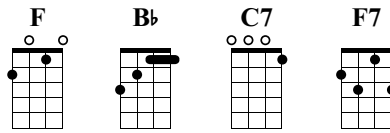

HAWAII ALOHA

TRADITIONAL

C Tuning

- ① = A ③ = C
② = E ④ = G

♩ = 110

ukle.

1 E Ha-wa-i-i e ku'u o-ne ha-nau e

2 Ku'-u ho-me ku-la-i-wi nei,