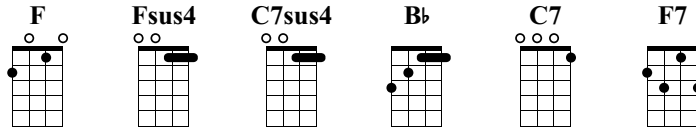

## TRADITIONAL

Ukulele

Ukulele

C Tuning

C Tuning

① = A ③ = C

① = A ③ = C

② = E ④ = G

② = E ④ = G

♩ = 110

(♩ = ♩<sup>3</sup>)

ukulele

E Ha-wa-i'i e ku'u o-ne ha-nau e

1 3 0 0 1 0 0 1 1 2 0

ukulele

F Fsus4 F Bb F Fsus4