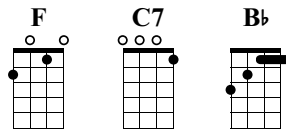

Happy Birthday To You

<https://naminooto.net/ukulele>

C Tuning

① = A ③ = C
② = E ④ = G

♩ = 98

uke.

1 F C7 F

2 3 4