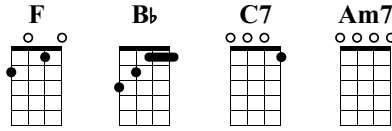

Hawa'ii Aloha Solo

ハワイ・アロハ

C Tuning

① = A ③ = C
② = E ④ = G

♩ = 100

ukulele

The score consists of seven systems of music. Each system includes a treble clef staff with a key signature of one flat (Bb) and a 4/4 time signature. The ukulele part is written in a simplified notation with numbers 0-3 on the strings. Chord diagrams are placed above the staff at various points. The chords used are F, Bb, C7, and Am7. The piece is 32 measures long.

Chord diagrams for F, Bb, C7, and Am7 are provided at the top of the page.

① = A ③ = C
② = E ④ = G

♩ = 100

Chords used in the score: F, Bb, C7, Am7.