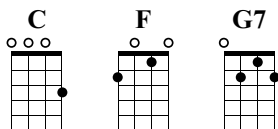

# タフワフワイ

Music by W.レイオホフ

C Tuning

① = A ③ = C

② = E ④ = G

♩ = 120

uke.